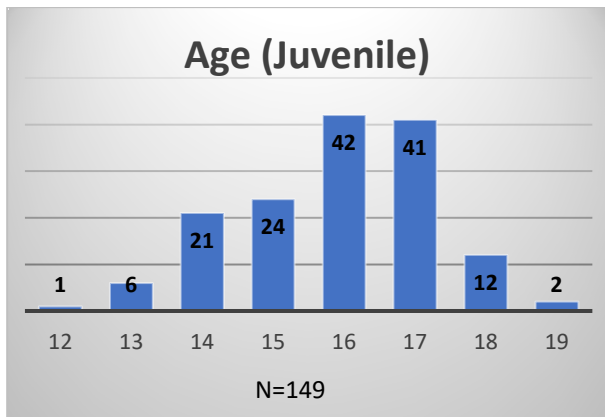

Daily Data Dashboard – July 12, 2023

Demographics for JTDC Population

Wednesday Morning Midnight Count

Total # of probation Involved youth¹: 1,244

¹ Probation Active: Any youth who is pending sentencing with an active social history, has been formally placed on probation or supervision with Cook County Juvenile Probation on the date of the report.

*Age, Gender and Race for Criminal Court population (N=1) is not represented in this report.

Data sources: cFive Supervisor – Probation Population and RMIS – JTDC Population

Daily Data Dashboard – July 12, 2023
Demographics for JTDC Population
Wednesday Morning Midnight Count