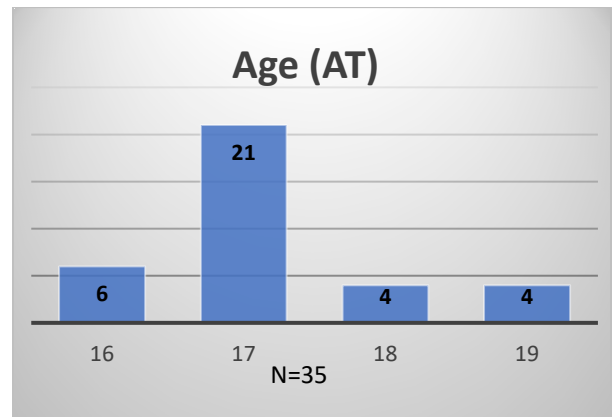

Daily Data Dashboard – July 12, 2023

Demographics for JTDC Population

Wednesday Morning Midnight Count

Total # of probation Involved youth¹: 1,244

¹ Probation Active: Any youth who is pending sentencing with an active social history, has been formally placed on probation or supervision with Cook County Juvenile Probation on the date of the report.

*Age, Gender and Race for Criminal Court population (N=1) is not represented in this report.

Data sources: cFive Supervisor – Probation Population and RMIS – JTDC Population

Daily Data Dashboard – July 12, 2023
Demographics for JTDC Population
Wednesday Morning Midnight Count