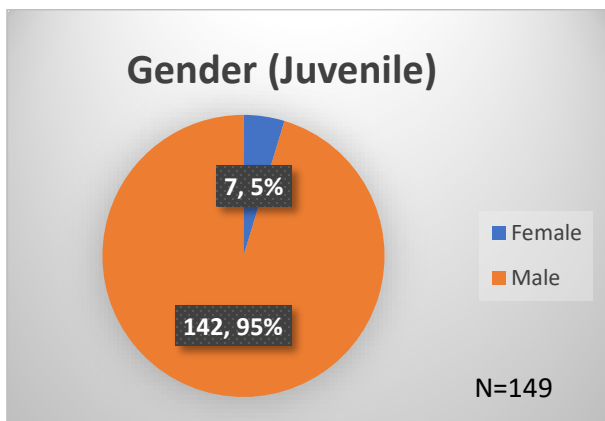

Daily Data Dashboard – July 12, 2023

Demographics for JTDC Population

Wednesday Morning Midnight Count

Total # of probation Involved youth¹: 1,244

¹ Probation Active: Any youth who is pending sentencing with an active social history, has been formally placed on probation or supervision with Cook County Juvenile Probation on the date of the report.

*Age, Gender and Race for Criminal Court population (N=1) is not represented in this report.

Data sources: cFive Supervisor – Probation Population and RMIS – JTDC Population

Daily Data Dashboard – July 12, 2023
Demographics for JTDC Population
Wednesday Morning Midnight Count