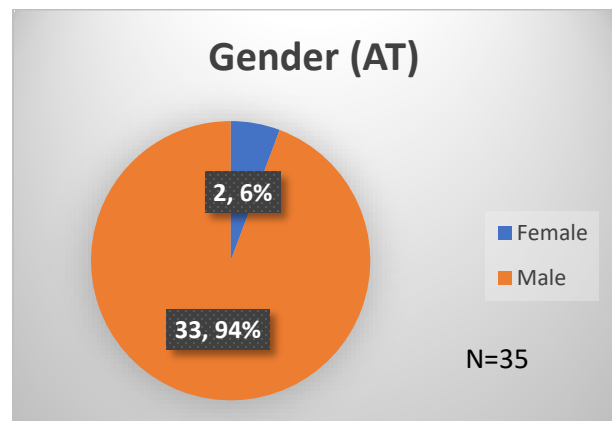

Daily Data Dashboard – July 12, 2023

Demographics for JTDC Population

Wednesday Morning Midnight Count

Total # of probation Involved youth¹: 1,244

¹ Probation Active: Any youth who is pending sentencing with an active social history, has been formally placed on probation or supervision with Cook County Juvenile Probation on the date of the report.

*Age, Gender and Race for Criminal Court population (N=1) is not represented in this report.

Data sources: cFive Supervisor – Probation Population and RMIS – JTDC Population

Daily Data Dashboard – July 12, 2023
Demographics for JTDC Population
Wednesday Morning Midnight Count