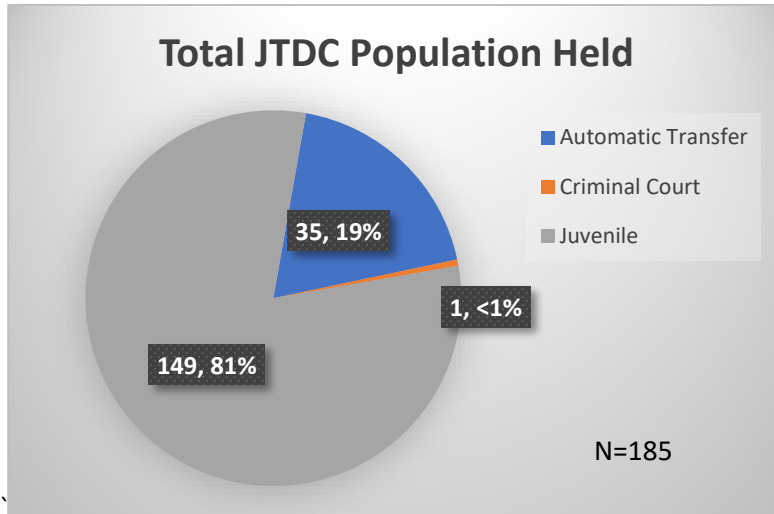

Daily Data Dashboard – July 12, 2023

Demographics for JTDC Population

Wednesday Morning Midnight Count

Total # of probation Involved youth¹: 1,244

¹ Probation Active: Any youth who is pending sentencing with an active social history, has been formally placed on probation or supervision with Cook County Juvenile Probation on the date of the report.

*Age, Gender and Race for Criminal Court population (N=1) is not represented in this report.

Data sources: cFive Supervisor – Probation Population and RMIS – JTDC Population

Daily Data Dashboard – July 12, 2023
Demographics for JTDC Population
Wednesday Morning Midnight Count